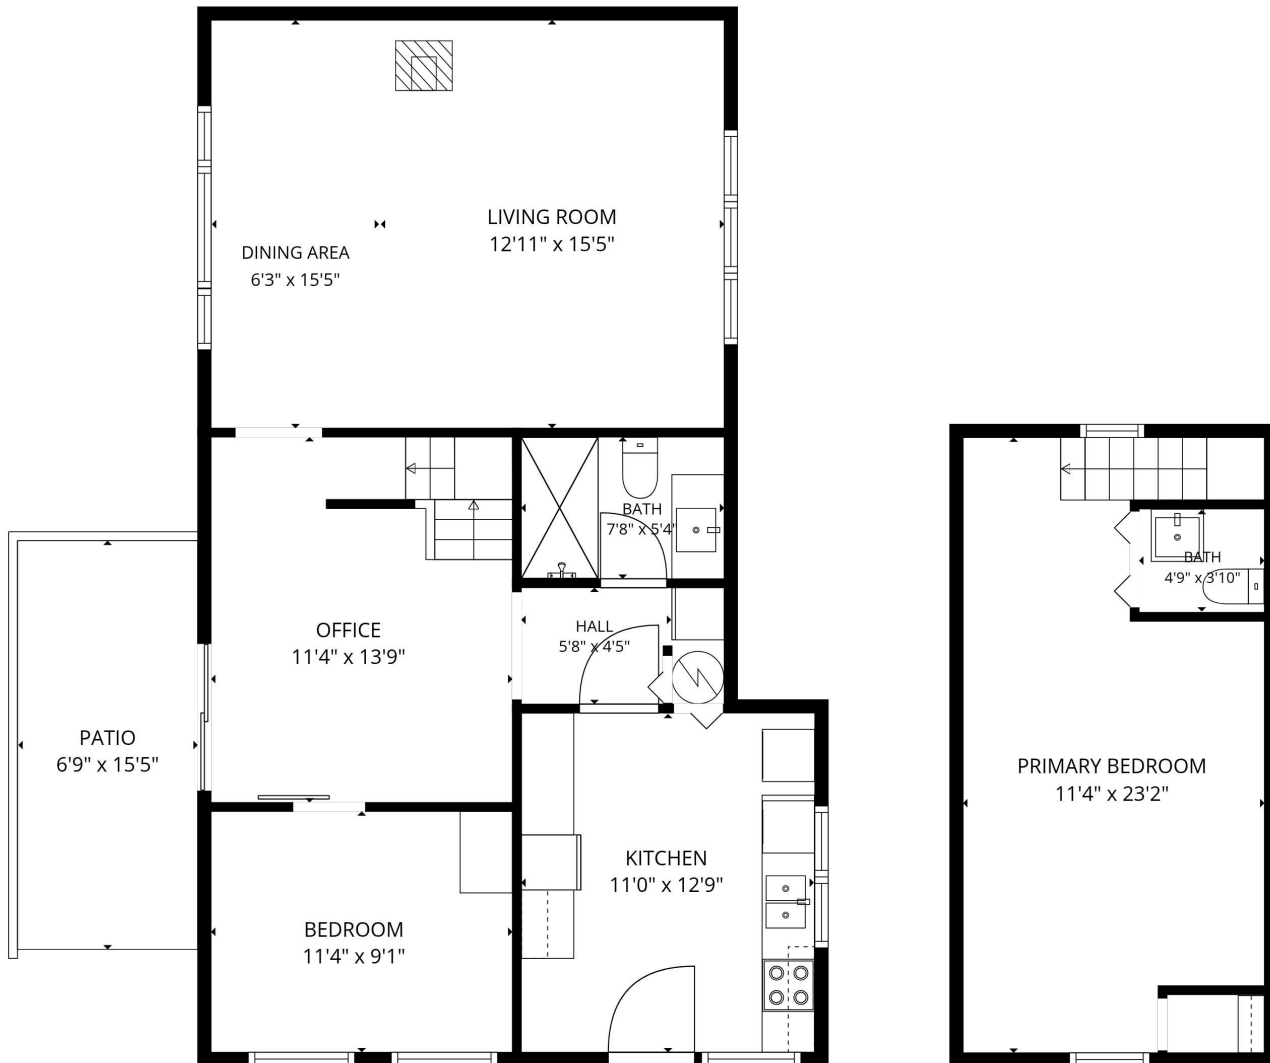

3607 Masthead Cr

Approximate sq ft:
Main level: 850 sq ft
Upper level: 300 sq ft

Prepared for the exclusive use of Sandy Mundy and Dockside Realty Ltd.
All measurements are approximate, buyer to verify if important